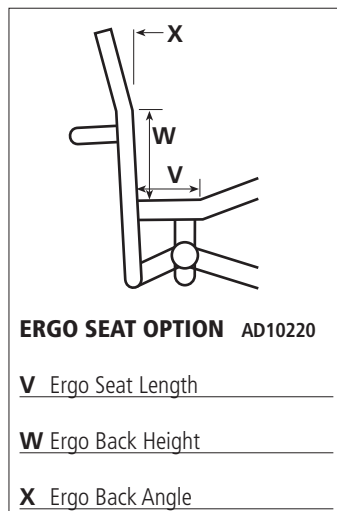

Rhino Script Form

Offensive - High Point (suitable for 1.5-3.5 player)

Seat Width - Rear _____

Seat Width - Front _____

A Seat Length _____

B Back Width _____

C Back Splay - Top _____

D Back Splay - Length _____

E Back Height _____

F Back Angle _____

G Seat to Footplate _____

H Frame Length
(centre of camber bar to front of frame) _____

I Overall Frame Length
(centre of camber bar to front of pick bar) _____

J Wheel Base
(centre of camber bar to centre of pivot) _____

K Seat to Floor - front _____

L Seat to Floor - rear _____

M Balance Point _____

N Pivot Centres ☐ 11.5 ☐ 12 ☐ 12.5 ☐ 13 ☐ 13.5 ☐ 14

O Footplate Position _____

P Between Wheels _____

Q Camber _____

WINGS

☐ Single Wings **AD20200**

☐ Double Wings **AD20210**

☐ Inverted Wings **AD20220**

Wing Height _____

PICK BAR

☐ Standard ☐ Alloy ☐ Inverted

☐ Steel (bolt on) 1/4" **AD20130**

☐ Steel (bolt on) 8mm **AD20130**

☐ Titanium (bolt on) **AD20132**

☐ Under-pick Steel **AD20140**

☐ Under-pick Alloy **AD20150**

Width _____ Height _____

Angle _____ Code PB - _____

R ☐ Transfer Rail **AD20312**

S ☐ Holes for Bindings

T ☐ Flexible Backpost Cap **AD20310**
(only available with fixed back)

U Axle Receivers ☐ 1/2" (std)
☐ 5/8" **AD12550**

Name _____

Revision 6 Rhino Off-September 2016