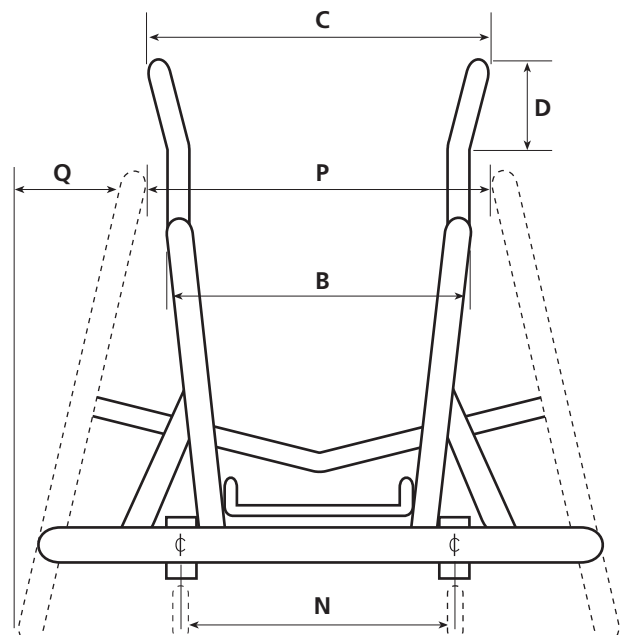

Rhino Script Form

Offensive - High Point (suitable for 1.5-3.5 player)

Seat Width - Rear _____

Seat Width - Front _____

A Seat Length _____

B Back Width _____

C Back Splay - Top _____

D Back Splay - Length _____

E Back Height _____

F Back Angle _____

G Seat to Footplate _____

H Frame Length
(centre of camber bar to front of frame) _____

I Overall Frame Length
(centre of camber bar to front of pick bar) _____

J Wheel Base
(centre of camber bar to centre of pivot) _____

K Seat to Floor - front _____

L Seat to Floor - rear _____

M Balance Point _____

N Pivot Centres ☐ 11.5 ☐ 12 ☐ 12.5 ☐ 13 ☐ 13.5 ☐ 14

O Footplate Position _____

P Between Wheels _____

Q Camber _____

WINGS

☐ Single Wings **AD20200**

☐ Double Wings **AD20210**

☐ Inverted Wings **AD20220**

Wing Height _____

PICK BAR

☐ Standard ☐ Alloy ☐ Inverted

☐ Steel (bolt on) 1/4" **AD20130**

☐ Steel (bolt on) 8mm **AD20130**

☐ Titanium (bolt on) **AD20132**

☐ Under-pick Steel **AD20140**

☐ Under-pick Alloy **AD20150**

Width _____ Height _____

Angle _____ Code PB - _____

R ☐ Transfer Rail **AD20312**

S ☐ Holes for Bindings

T ☐ Flexible Backpost Cap **AD20310**
(only available with fixed back)

U Axle Receivers ☐ 1/2" (std)
☐ 5/8" **AD12550**

Name _____

Revision 6 Rhino Off-September 2016