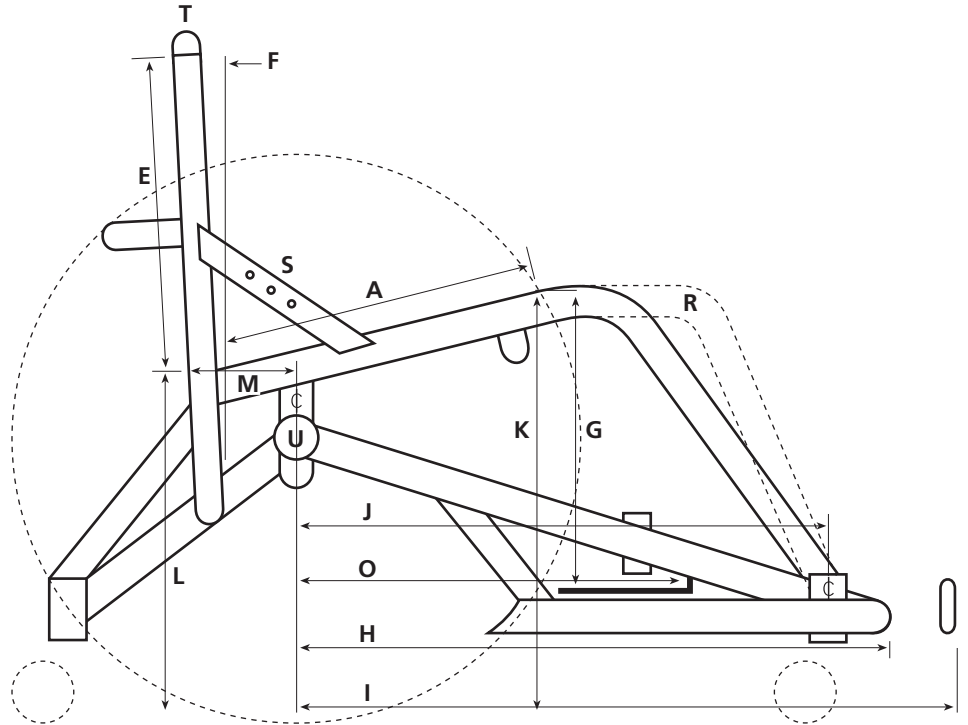

Rhino Script Form

Offensive - High Point (suitable for 1.5-3.5 player)

Seat Width - Rear _____

Seat Width - Front _____

A Seat Length _____

B Back Width _____

C Back Splay - Top _____

D Back Splay - Length _____

E Back Height _____

F Back Angle _____

G Seat to Footplate _____

H Frame Length
(centre of camber bar to front of frame) _____

I Overall Frame Length
(centre of camber bar to front of pick bar) _____

J Wheel Base
(centre of camber bar to centre of pivot) _____

K Seat to Floor - front _____

L Seat to Floor - rear _____

M Balance Point _____

N Pivot Centres ☐ 11.5 ☐ 12 ☐ 12.5 ☐ 13 ☐ 13.5 ☐ 14

O Footplate Position _____

P Between Wheels _____

Q Camber _____

WINGS

☐ Single Wings **AD20200**

☐ Double Wings **AD20210**

☐ Inverted Wings **AD20220**

Wing Height _____

PICK BAR

☐ Standard ☐ Alloy ☐ Inverted

☐ Steel (bolt on) 1/4" **AD20130**

☐ Steel (bolt on) 8mm **AD20130**

☐ Titanium (bolt on) **AD20132**

☐ Under-pick Steel **AD20140**

☐ Under-pick Alloy **AD20150**

Width _____ Height _____

Angle _____ Code PB - _____

R ☐ Transfer Rail **AD20312**

S ☐ Holes for Bindings

T ☐ Flexible Backpost Cap **AD20310**
(only available with fixed back)

U Axle Receivers ☐ 1/2" (std)
☐ 5/8" **AD12550**

Name _____

Revision 6 Rhino Off-September 2016